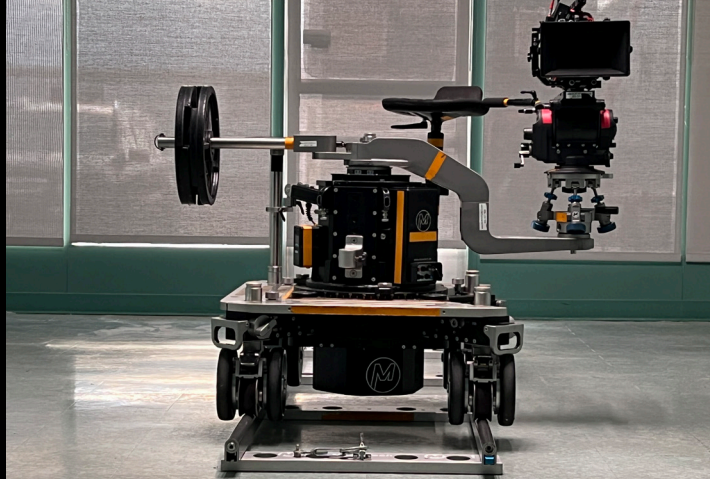

ALL IN ONE PACKAGE 4

GRIP

- Custom C-Stand Cart
- Matthews C-Stand (8)
- Matthew 40" Grip Arm (9)
- Matthew 40" Single arm (1)
- Matthew 20" Grip Arm (4)
- Matthews Grip Head (15)
- Matthews Mombo Combo Standard Stand - 24' (2)
- 2K Steel double Risor Stand with Wheels (3)
- 2K Steel Triple Risor Stand (3)
- 2K Steel Double Risor Junior Stand (1)
- 750 Steel Triple Risor Stand (3)
- 750 Steel Double Risor Stand (1)
- 750 Steel Triple Risor Stand with Wheels (1)
- 750 Double Risor Baby Stands (1)
- 750 Double Risor with wheels (1)
- 1-1/2" x 12' Aluminum Tube (4)
- 1-1/2" x 8' Aluminum Tube (2)
- 8' Square Tube Frame (4)
- Square Pipe Elbow Connectors (4)
- Square Pipe Ear Connectors (2)
- 100" Telescopic Pipe - Steady Rest (1)
- 1-1/2" 90 Degree Pipe Elbow (4)
- 4-1/2" Mounting Cup w/ 1/4"-20 x 1/4" Threaded Stud (2)
- Miner Allac Drop Ceiling Scissor Clamp with 750 Spigot (10)

DOLLY PACKAGE

- Alpha Dolly System
- Alpha Dolly Digital Controller (2)
- Low Mode Kit System
- Standard Platform (4 Piece)
- Carrying Bars (4)
- 48" Custom Mounting Arm (1)
- Mitchell Mount Adapter (1)
- 20cm, 30cm, 40cm, 50cm Risers
- 25 lbs Plates (2)
- 8 ft Straight Track (9)
- 6 ft Straight Track (1)
- 5 ft Straight Track (1)
- 3 ft Straight Track (1)
- 8 ft Curved Track (45 degrees) (2)

LOCATIONS

- Folding Chairs (21)
- Directors Chairs - Tall (5)
- Directors Chairs - Short (1)
- EZ Tent Door Panel (2)
- EZ Tent Side Panel (6)
- E-Z Up Tents (2)
- 6' Folding Tables (7)
- Traffic Cones (44)
- Garbage Cans - 102L (3)
- 8' Location Mats (7)
- 2x3 Vinyl Basket Truck (1)

ALL IN ONE **PACKAGE 4**