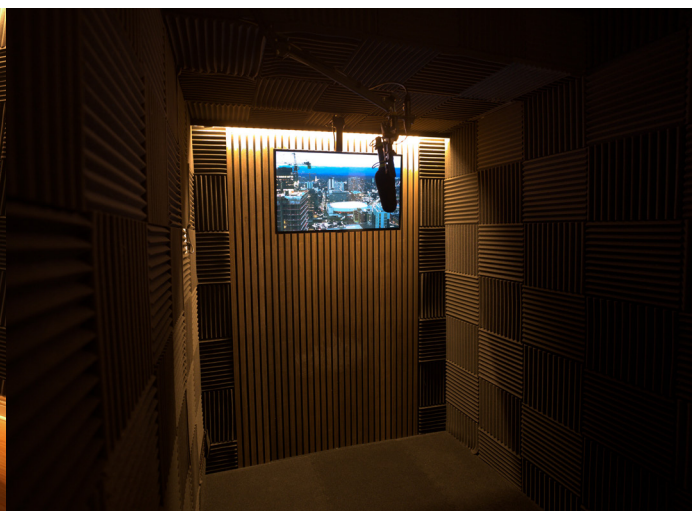

RESOURCES

IN-HOUSE **POST FACILITY**

North Film Co. has a state of the art post-facility, which includes our in-house video editing suite, colouring suite, post audio, and an ADR booth. We are able to deliver footage almost instantly on set with our custom mobile DIT unit which matches our in house DIT station allowing quick offloads to servers. This makes viewing dailies effective and efficient at all times.